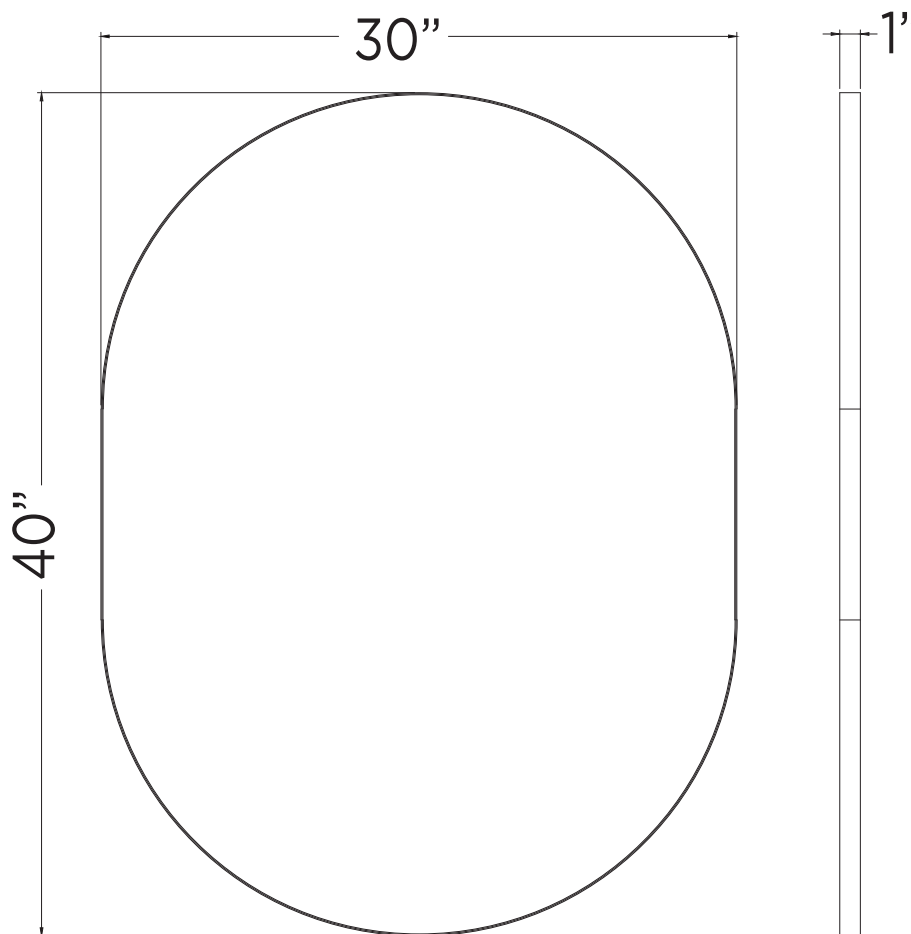

SPECIFICATIONS / TECHNICAL DATA

**MIRROR
OVAL**

30" x 40"

ATTENTION! Dimensions may vary by up to 3/8". It is highly recommended to pull all dimensions of actual model for installation and measuring purposes.